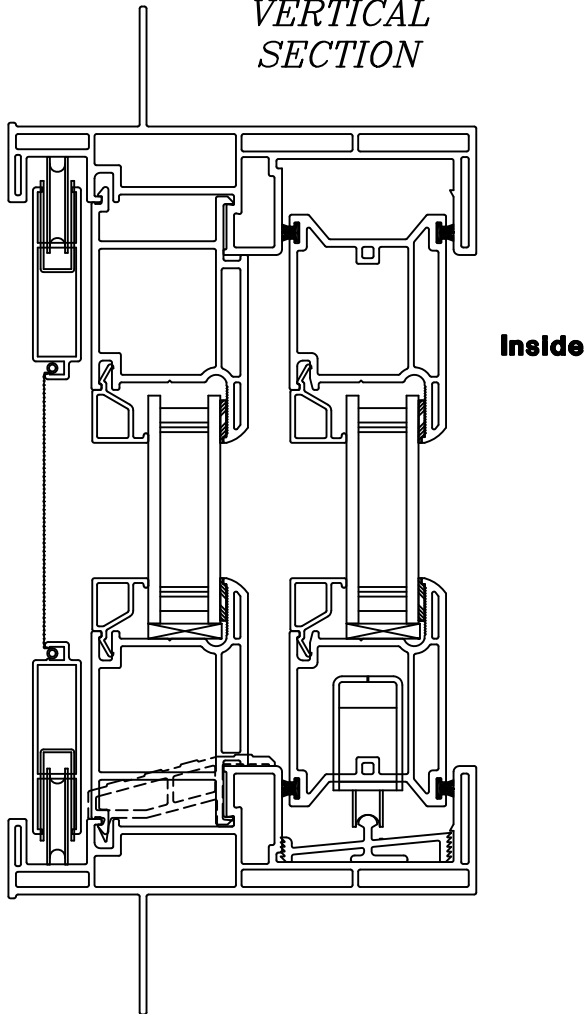

## SERIES # 7620 XO, OX SLIDING GLASS DOOR

VERTICAL SECTION

SPECIFICATIONS

INSIDE DROP DOUBLE SIDE GLAZING TAPE	
INSIDE FRAME DIMENSION	HORIZONTAL: CALL SIZE - 1/2"
	VERTICAL: CALL SIZE - 1/2"
ROUGH OPENING	HORIZONTAL: CALL SIZE
	VERTICAL: CALL SIZE
MINIMUM SIZE I.F.D.	59 1/2" X 79 1/2"
MAXIMUM SIZE I.F.D.	95 1/2" X 95 1/2"
TEST REPORT No.: 37356	SD-R20 96 x 96
TEST REPORT No.: 37307	SD-R30 72 x 80
GLASS SIZE	HORIZONTAL: (CALL SIZE/2) - 2 13/16
	VERTICAL: CALL SIZE - 6 1/8
MAXIMUM OVERALL GLASS THICKNESS:	3/4"
FINISHED	HORIZONTAL: (CALL SIZE/2) - 1/4"
SCREEN SIZE:	VERTICAL: CALL SIZE - 1 13/16"
U-VALUE: 0.32	(1/2" SPACER, LOW-E GLASS AND GRIDS)
SHGC: 0.31	(1/2" SPACER, LOW-E GLASS AND GRIDS)
U-VALUE: 0.36	(3/8" SPACER, LOW-E GLASS AND GRIDS)
SHGC: 0.30	(3/8" SPACER, LOW-E GLASS AND GRIDS)
DRAWN BY: FA	HALF SCALE
EXPIRATION DATE: 2/10/2010	

HORIZONTAL SECTION