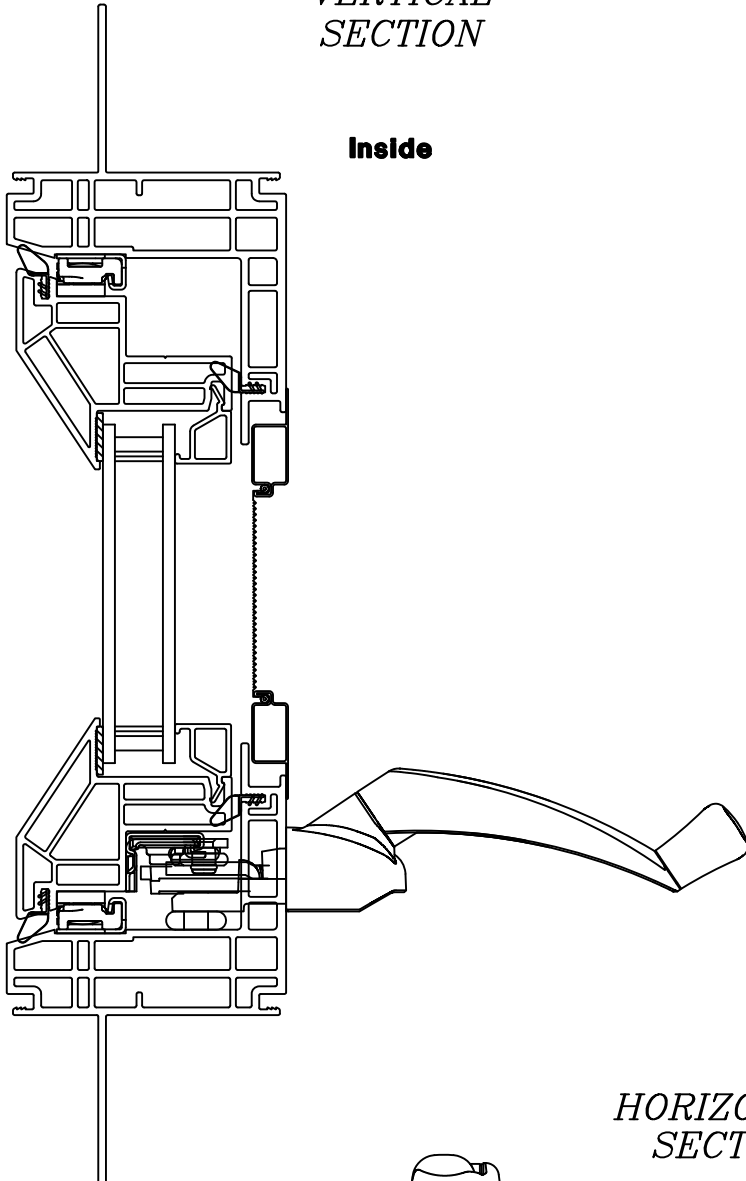

SERIES #7500 VINYL CASEMENT WINDOW

*VERTICAL
SECTION*

SPECIFICATIONS

INSIDE DROP DOUBLE SIDE GLAZING TAPE	
INSIDE FRAME DIMENSION	HORIZONTAL: CALL SIZE - 1/2"
	VERTICAL: CALL SIZE - 1/2"
ROUGH OPENING	HORIZONTAL: CALL SIZE
	VERTICAL: CALL SIZE
MINIMUM SIZE I.F.D.	23 1/2" X 23 1/2"
MAXIMUM SIZE	35 1/2" X 59 1/2"
SIZE TESTED: AAMA/WSMA/CSA 101/I.S.2/A440-05 C-R50 36 X 60	
SIZE TESTED: AAMA/WSMA/CSA 101/I.S.2/A440-05 C-R50 32 X 72	
GLASS SIZE	HORIZONTAL: CALL SIZE - 5 3/4"
	VERTICAL: CALL SIZE - 5 3/4"
FINISHED SCREEN SIZE	HORIZONTAL: CALL SIZE - 5"
	VERTICAL: CALL SIZE - 5"
MAXIMUM OVERALL GLASS THICKNESS:	3/4"
U-VALUE:	.31 (WITH LOW-E GLASS)
SHGC:	.26 (WITH LOW-E GLASS AND WITH MUNTINS)
HALF SCALE	DATE: 9/27/06
DRAWN BY: FA	7500CA.DWG

*HORIZONTAL
SECTION*