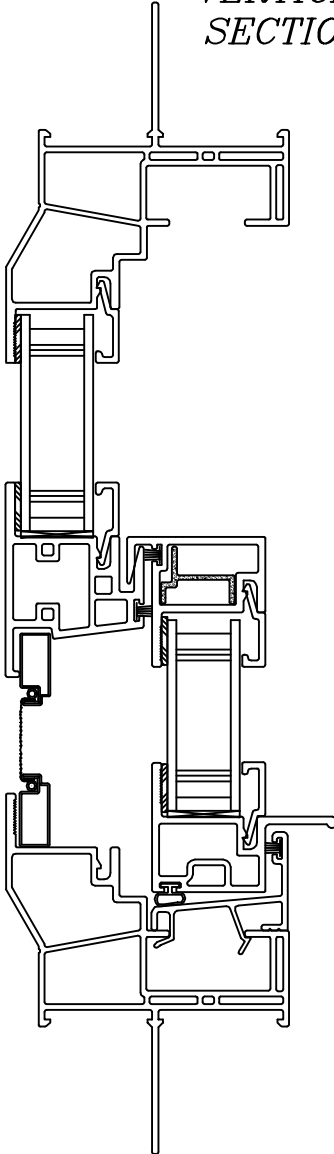

# SERIES #7000 VINYL SINGLE HUNG

*VERTICAL  
SECTION*

**Inside**

## *SPECIFICATIONS*

INSIDE DROP DOUBLE SIDE GLAZING TAPE	
TILT WINDOW	
INSIDE FRAME DIMENSION	HORIZONTAL: CALL SIZE - 1/2"
	(2-8 ONLY) HORIZONTAL: CALL SIZE - 1/4"
	VERTICAL: CALL SIZE - 1/2"
ROUGH OPENING	(5-0 ONLY) VERTICAL: CALL SIZE - 1/4"
	HORIZONTAL: CALL SIZE
	(2-8 ONLY) HORIZONTAL: CALL SIZE + 1/4"
VERTICAL: CALL SIZE	
(5-0 ONLY) VERTICAL: CALL SIZE + 1/4"	
MINIMUM SIZE I.F.D.	17 1/2" X 27 1/2"
MAXIMUM SIZE I.F.D.	47 1/2" X 83 1/2" & 35 1/2 X 95 1/2"
SIZE TESTED: AAMA/NWDA 101/I.S. 2-97 H-R30-48x72	
GLASS SIZE	HORIZONTAL: IFD - 4"
	VERTICAL: (IFD/2) - 2 5/8"
MAXIMUM OVERALL GLASS THICKNESS: 3/4"	
FINISHED SCREEN SIZE	HORIZONTAL: IFD - 3 7/8"
	VERTICAL: (IFD/2) - 2 5/8"
U-VALUE: .35 (WITH LOW-E GLASS)	
SHGC: .30 (WITH LOW-E GLASS AND WITH MUNTINS)	
STC: 28 (SSB EXT. GLASS/1/2 SPACER/SSB INT. GLASS)	
HALF SCALE	DATE: 7/27/04
DRAWN BY: FA	7000SH.DWG

*HORIZONTAL  
SECTION*

**Inside**