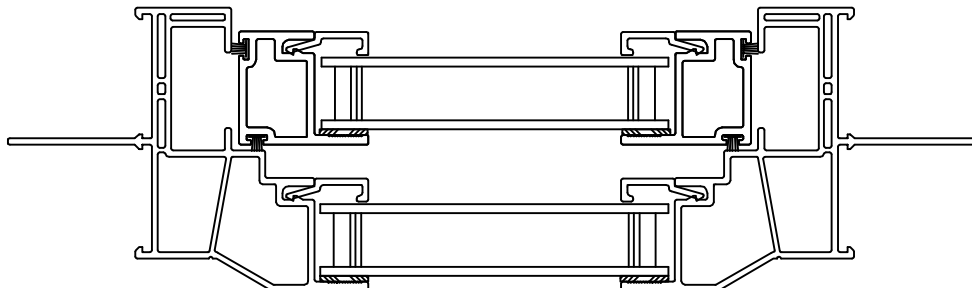

# SERIES #7000 VINYL SINGLE HUNG

*VERTICAL  
SECTION*

**Inside**

## *SPECIFICATIONS*

INSIDE DROP DOUBLE SIDE GLAZING TAPE	
TILT WINDOW	
INSIDE FRAME DIMENSION	HORIZONTAL: CALL SIZE - 1/2"
	(2-8 ONLY) HORIZONTAL: CALL SIZE - 1/4"
	VERTICAL: CALL SIZE - 1/2"
ROUGH OPENING	(5-0 ONLY) VERTICAL: CALL SIZE - 1/4"
	HORIZONTAL: CALL SIZE
	(2-8 ONLY) HORIZONTAL: CALL SIZE + 1/4"
VERTICAL: CALL SIZE	
(5-0 ONLY) VERTICAL: CALL SIZE + 1/4"	
MINIMUM SIZE I.F.D.	17 1/2" X 27 1/2"
MAXIMUM SIZE I.F.D.	47 1/2" X 83 1/2" & 35 1/2 X 95 1/2"
SIZE TESTED: AAMA/NWDA 101/I.S. 2-97 H-R30-48x72	
GLASS SIZE	HORIZONTAL: IFD - 4"
	VERTICAL: (IFD/2) - 2 5/8"
MAXIMUM OVERALL GLASS THICKNESS: 3/4"	
FINISHED SCREEN SIZE	HORIZONTAL: IFD - 3 7/8"
	VERTICAL: (IFD/2) - 2 5/8"
U-VALUE: .35 (WITH LOW-E GLASS)	
SHGC: .30 (WITH LOW-E GLASS AND WITH MUNTINS)	
STC: 28 (SSB EXT. GLASS/1/2 SPACER/SSB INT. GLASS)	
HALF SCALE	DATE: 7/27/04
DRAWN BY: FA	7000SH.DWG

*HORIZONTAL  
SECTION*

**Inside**